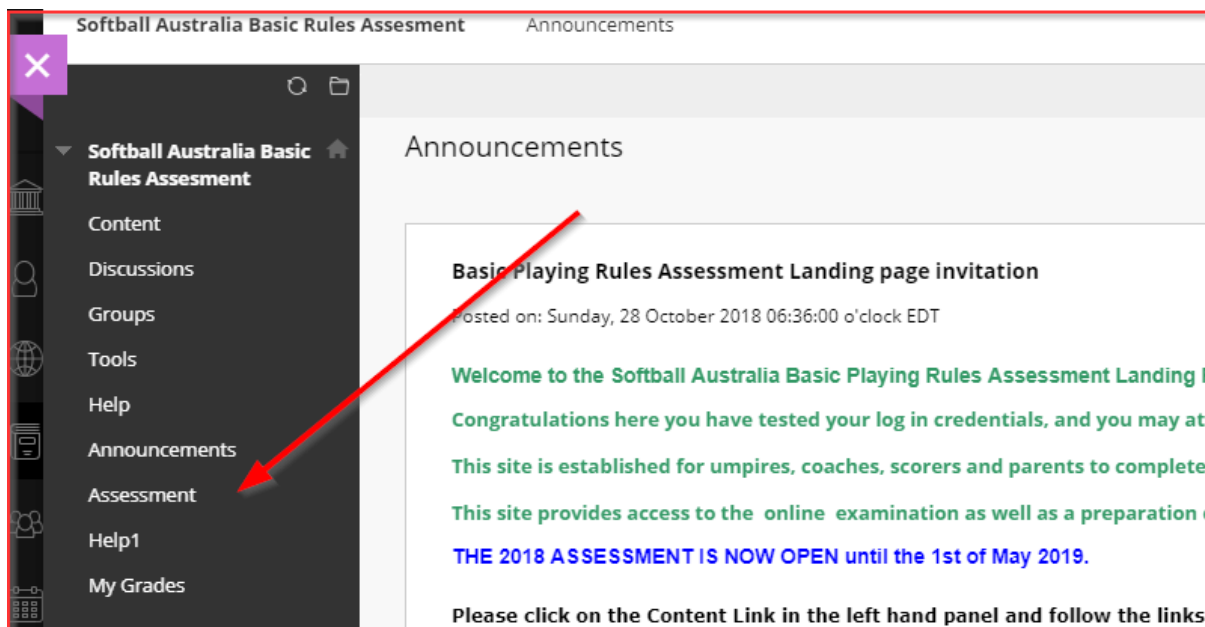

How to Continue an On Line Saved Rules Assessment

1. Log in to coursesites.com with your user name and password.
2. Go to the Softball Australia Softball Rules Assessment link.
3. Then open the Assessments link on the left menu.
4. Click on the Rules Assessment link
5. Click Continue.

Fig. 1.

How to Continue an On Line Saved Rules Assessment

Fig 2.

Fig 3.

Fig 4.

How to Continue an On Line Saved Rules Assessment

Fig 5.