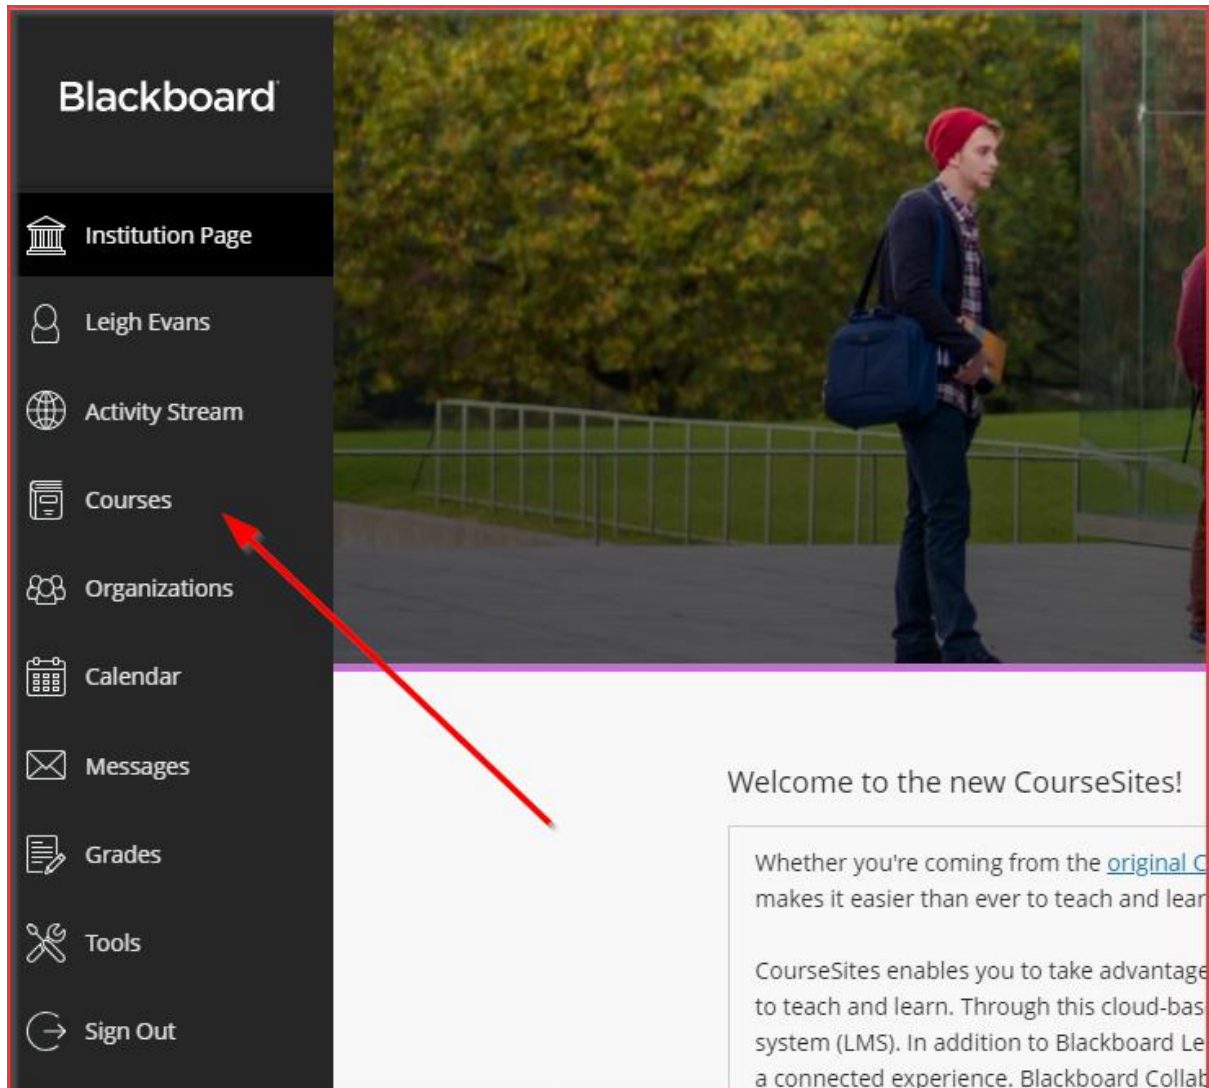

How to Continue an On Line Saved Rules Assessment

1. Log in to coursesites.com with your user name and password.
2. Go to the Softball Australia Softball Rules Assessment link.
3. Then open the Assessments link on the left menu.
4. Click on the Rules Assessment link
5. Click Continue.

Fig. 1.